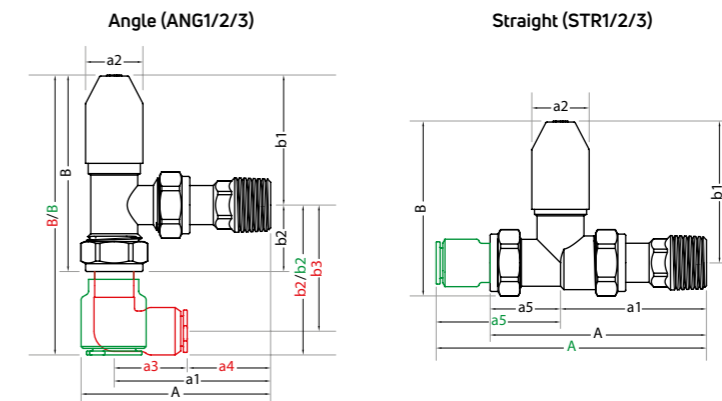

For more general information, please see page 260.

Technical information

Dimensions

DRAWING REFERENCE: 1 = Standard (Black); 2 = Pushfit (Green & Black); 3 = Pushfit 90° Elbow (Red & Black). Drawings for illustration purposes only.